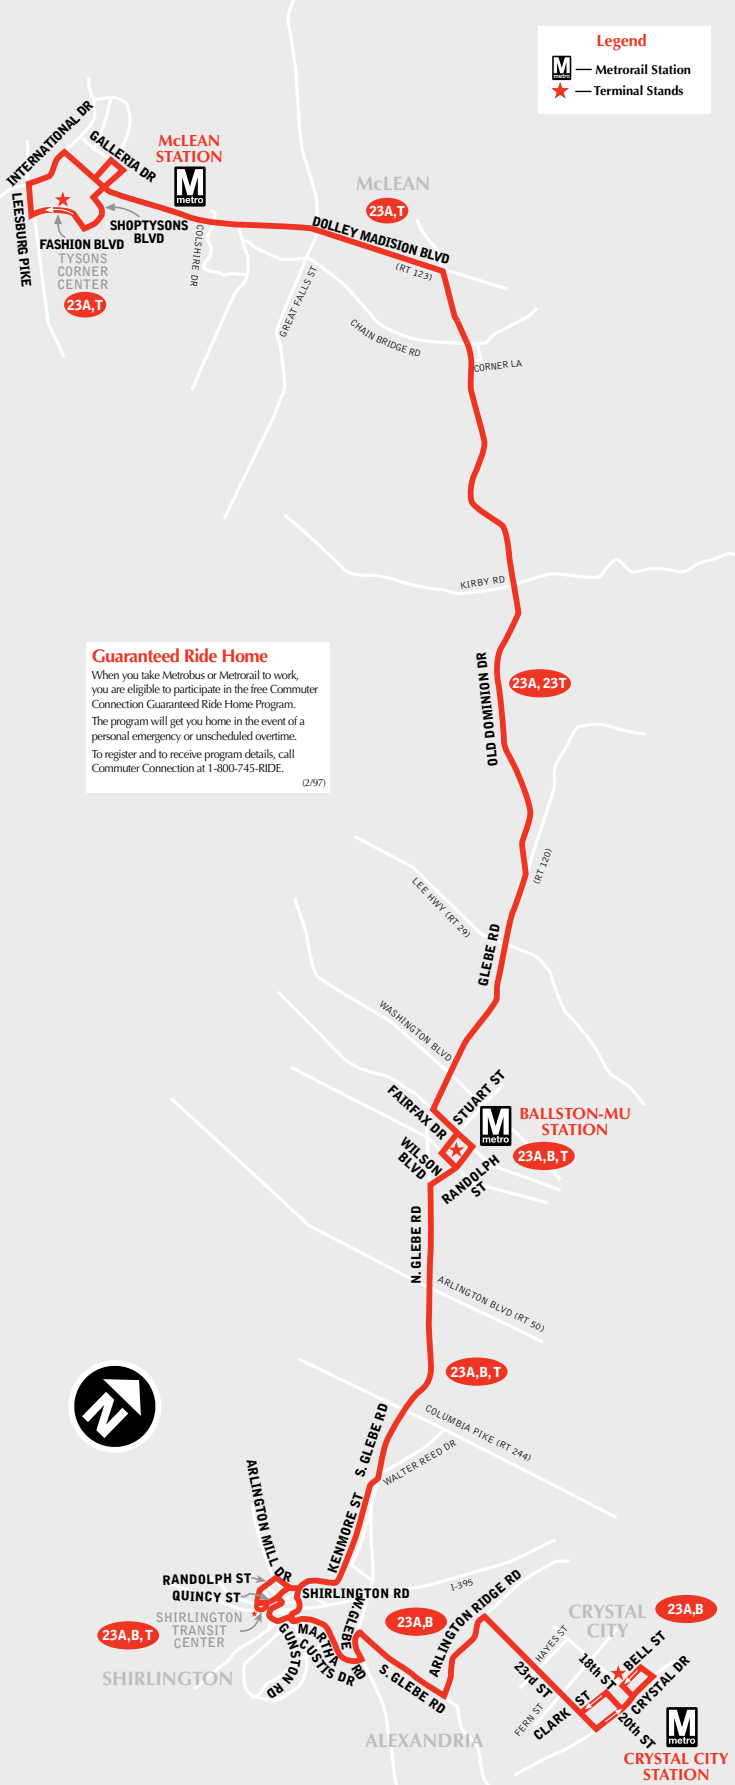

23A,B,T

McLean-Crystal City Line

For route and schedule information
Call 202-637-7000
www.wmata.com

Legend

- Metrorail Station
- Terminal Stands

23A,B,T

McLean-Crystal City Line

Westbound To Tysons Corner Center

Monday thru Friday — Lunes a viernes

Route Number	Bell & 18th Sts. (Crystal City)	23rd & Hayes Sts. E/B (Linden Resources)	23rd & Fern Sts.	Arlington Ridge & S. Glebe Rds.	Shirling-ton Transit Center	S. Glebe Rd. & Columbia Pike	BALLSTON- MU	N. Glebe Rd. & Lee Hwy.	Old Dominion Dr. & Kirby Rd.	Old Dominion Dr. & Corner La.	McLean	TYSONS CORNER CENTER
AM Service — Servicio matutino												
23T	-	-	-	-	5:32	5:42	5:52	5:59	6:06	6:10	6:18	6:23
23B	5:26	-	5:31	5:35	5:44	5:54	6:04	-	-	-	-	-
23T	-	-	-	-	5:58	6:08	6:18	6:25	6:32	6:36	6:44	6:49
23B	5:52	-	5:57	6:01	6:10	6:20	6:32	-	-	-	-	-
23T	-	-	-	-	6:22	6:32	6:44	6:52	7:00	7:05	7:13	7:18
23B	6:16	-	6:21	6:25	6:34	6:44	6:56	-	-	-	-	-
23T	-	-	-	-	6:46	6:56	7:08	7:16	7:24	7:29	7:37	7:42
23B	6:40	-	6:45	6:49	6:58	7:08	7:20	-	-	-	-	-
23T	-	-	-	-	7:10	7:20	7:32	7:40	7:48	7:53	8:01	8:06
23B	7:02	-	7:07	7:11	7:21	7:34	7:47	-	-	-	-	-
23T	-	-	-	-	7:32	7:45	7:58	8:08	8:17	8:22	8:31	8:37
23B	7:25	-	7:30	7:34	7:44	7:57	8:10	-	-	-	-	-
23T	-	-	-	-	7:56	8:09	8:22	8:32	8:41	8:46	8:55	9:01
23B	7:50	-	7:55	7:59	8:09	8:21	8:33	-	-	-	-	-
23T	-	-	-	-	8:21	8:33	8:45	8:55	9:03	9:08	9:17	9:23
23B	8:17	-	8:22	8:26	8:36	8:48	9:00	-	-	-	-	-
23A	8:32	-	8:37	8:41	8:51	9:03	9:15	9:25	9:33	9:38	9:47	9:53
23A	9:00	-	9:05	9:09	9:18	9:30	9:41	9:49	9:56	10:01	10:09	10:14
23A	9:30	-	9:35	9:39	9:48	10:00	10:11	10:19	10:26	10:31	10:39	10:44
23A	10:00	-	10:05	10:09	10:18	10:29	10:40	10:48	10:55	10:59	11:07	11:12
23A	10:30	-	10:35	10:39	10:48	10:59	11:10	11:18	11:25	11:29	11:37	11:42
23A	11:00	-	11:05	11:09	11:18	11:29	11:40	11:48	11:55	11:59	12:07	12:12
23A	11:30	-	11:35	11:39	11:48	11:59	12:10	12:18	12:25	12:29	12:37	12:42
PM Service — Servicio vespertino												
23A	12:00	-	12:05	12:09	12:18	12:29	12:40	12:48	12:55	12:59	1:07	1:12
23A	12:30	-	12:35	12:39	12:48	12:59	1:10	1:18	1:25	1:29	1:37	1:42
23A	1:00	-	1:05	1:09	1:18	1:29	1:40	1:48	1:55	1:59	2:07	2:12
23A	1:30	-	1:35	1:39	1:48	1:59	2:10	2:18	2:25	2:29	2:37	2:42
23A	2:00	-	2:05	2:09	2:19	2:30	2:42	2:50	2:57	3:02	3:10	3:15
23A	2:30	-	2:35	2:39	2:49	3:00	3:12	3:20	3:27	3:32	3:40	3:45
23A	2:55	-	3:00	3:04	3:14	3:25	3:37	3:45	3:52	3:57	4:05	4:10
23T	-	-	-	-	3:28	3:39	3:51	3:59	4:06	4:10	4:18	4:23
23B	3:20	-	3:25	3:30	3:40	3:52	4:04	-	-	-	-	-
23T	-	-	-	-	3:52	4:04	4:16	4:25	4:37	4:42	4:51	4:57
23B	3:44	-	3:49	3:54	4:04	4:16	4:28	-	-	-	-	-
23T	-	-	-	-	4:16	4:28	4:40	4:49	5:01	5:06	5:15	5:21
23B	4:07	-	4:13	4:18	4:28	4:40	4:52	-	-	-	-	-
23B	-	4:14	4:20	4:25	4:35	4:47	4:59	-	-	-	-	-
23T	-	-	-	-	4:41	4:53	5:05	5:14	5:23	5:28	5:39	5:45
23B	4:33	-	4:39	4:44	4:54	5:06	5:18	-	-	-	-	-
23T	-	-	-	-	5:06	5:18	5:30	5:39	5:48	5:53	6:04	6:10
23B	4:55	-	5:01	5:06	5:18	5:30	5:42	-	-	-	-	-
23T	-	-	-	-	5:30	5:42	5:54	6:03	6:11	6:15	6:26	6:32
23B	5:19	-	5:25	5:30	5:42	5:54	6:06	-	-	-	-	-
23T	-	-	-	-	5:54	6:06	6:18	6:27	6:35	6:39	6:50	6:56
23B	5:43	-	5:49	5:54	6:06	6:18	6:30	-	-	-	-	-
23T	-	-	-	-	6:18	6:30	6:42	6:51	6:59	7:03	7:14	7:20
23B	6:07	-	6:13	6:18	6:30	6:42	6:54	-	-	-	-	-
23T	-	-	-	-	6:41	6:53	7:05	7:14	7:22	7:26	7:37	7:43
23B	6:31	-	6:37	6:42	6:54	7:06	7:18	-	-	-	-	-
23T	-	-	-	-	7:06	7:16	7:26	7:34	7:41	7:45	7:53	7:58
23A	7:00	-	7:05	7:10	7:19	7:29	7:39	7:47	7:54	7:58	8:06	8:11
23A	7:20	-	7:25	7:30	7:39	7:49	7:59	8:07	8:14	8:18	8:26	8:31
23A	7:50	-	7:55	8:00	8:09	8:19	8:29	8:37	8:44	8:48	8:56	9:01
23A	8:20	-	8:25	8:29	8:37	8:46	8:53	9:00	9:06	9:09	9:15	9:21
23A	8:50	-	8:55	8:59	9:07	9:16	9:23	9:30	9:36	9:39	9:45	9:51
23A	9:35	-	9:40	9:44	9:52	10:01	10:08	10:15	10:21	10:24	10:30	10:36
23A	10:20	-	10:25	10:29	10:37	10:46	10:53	11:00	11:06	11:09	11:15	11:21
23A	11:15	-	11:20	11:24	11:32	11:41	11:48	11:55	12:01	12:04	12:10	12:16
After Midnight Service — Servicio después de la medianoche												
23B	12:13	-	12:18	12:22	12:30	12:39	12:46	-	-	-	-	-